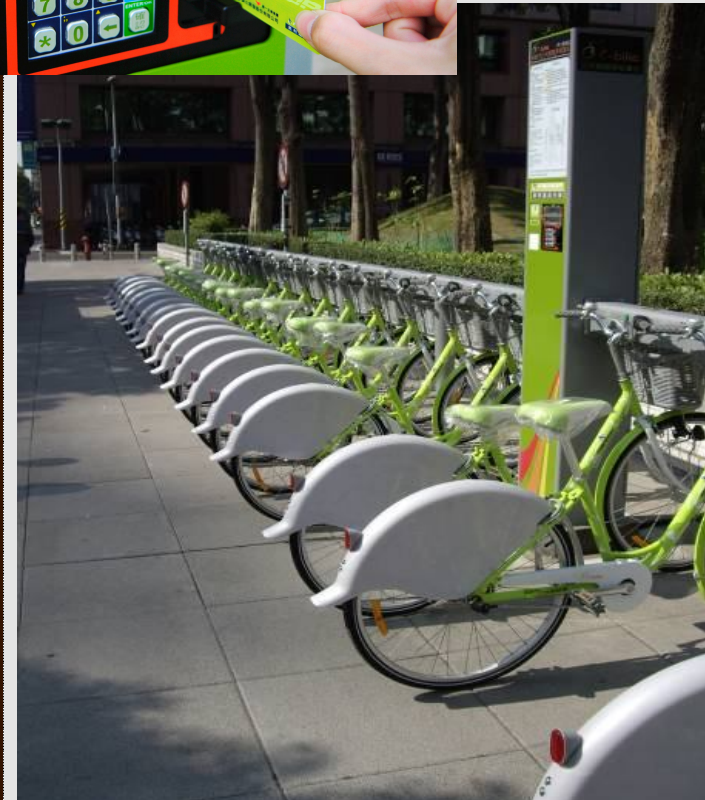

# Superb Automation Tech. (Unmanned auto-rental stations)

正立面圖 Front Facade

側立面圖 Side Facade

## ◆ ATM (Kiosk)

- Industrial Standard Material, Resistance of Water, Heat. Thermostat, High-brightness LCD
- Self-service rental, showing the balance of stored value, service description, maps, membership information, safety tips.